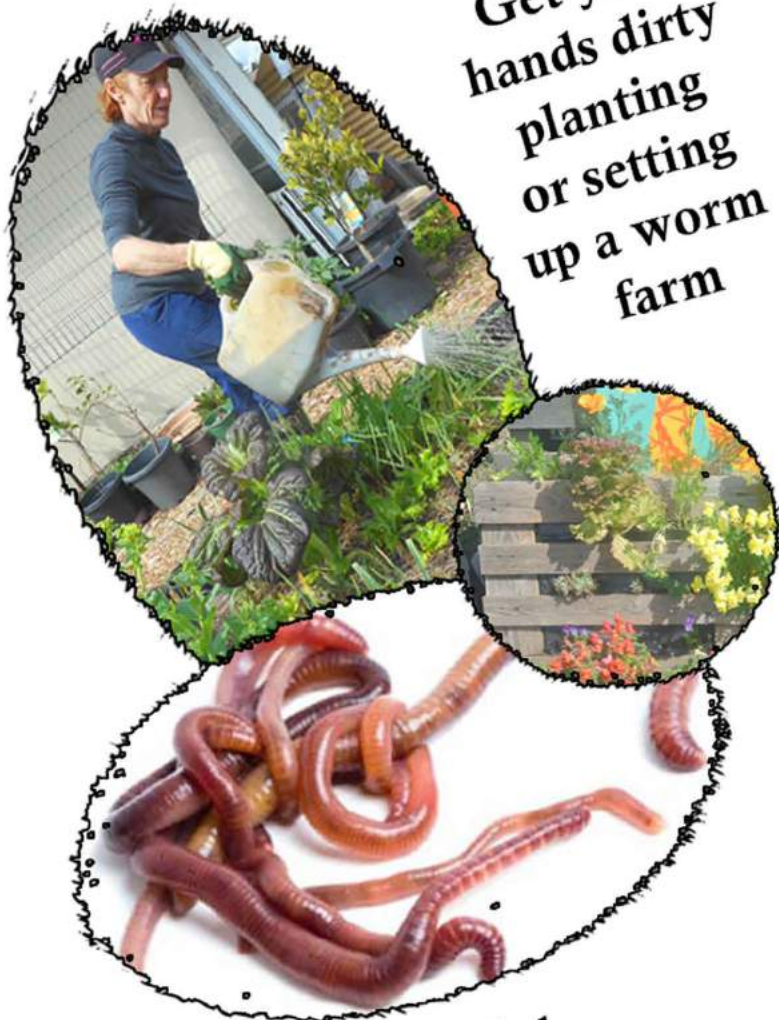

Think Global Grow Local

mossvalecommunitygarden
.org.au

Get your
hands dirty
planting
or setting
up a worm
farm

Find us at Railway St,
Moss Vale.
Gold coin donation

Worm raffle!

Delicious wood-fired
pizzas \$6/half

Come & join us at Moss Vale Community Garden
to celebrate *World Environment Day*
10am-2.30pm, Saturday 10th June